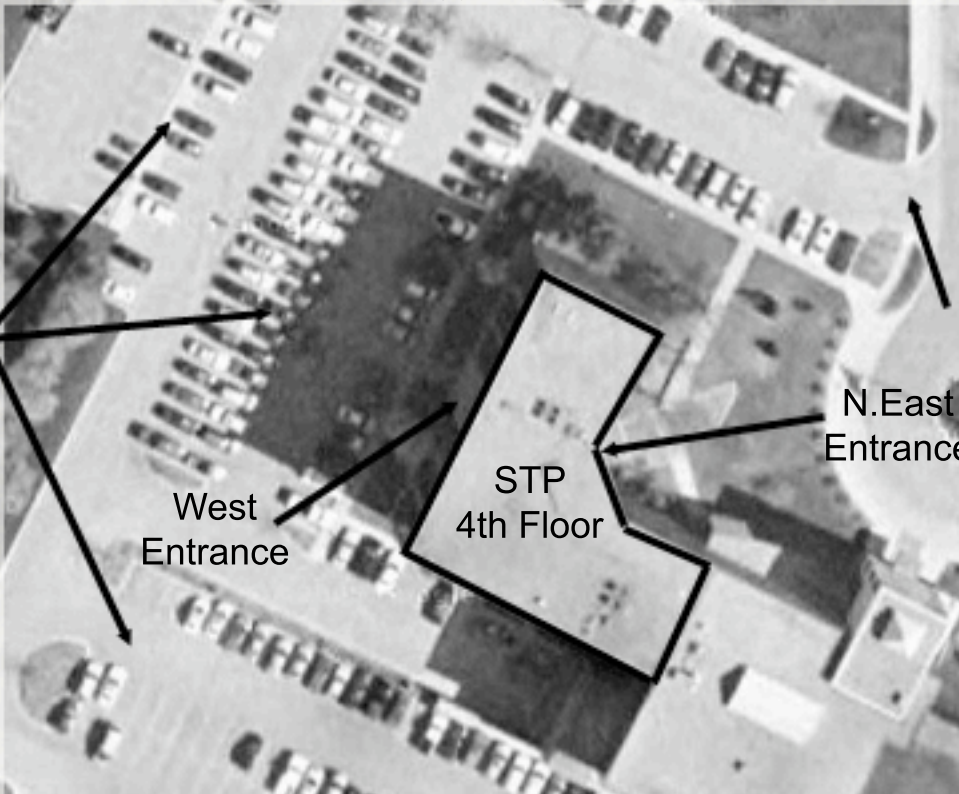

# Summer Technology Program

@ Southeast Community College Entrepreneurship Center

285 South 68th Street Place, Fourth Floor

436-1776

Public  
Parking

West  
Entrance

STP  
4th Floor

N. East  
Entrance

68th Street  
Entrance

← "L" Street Entrance